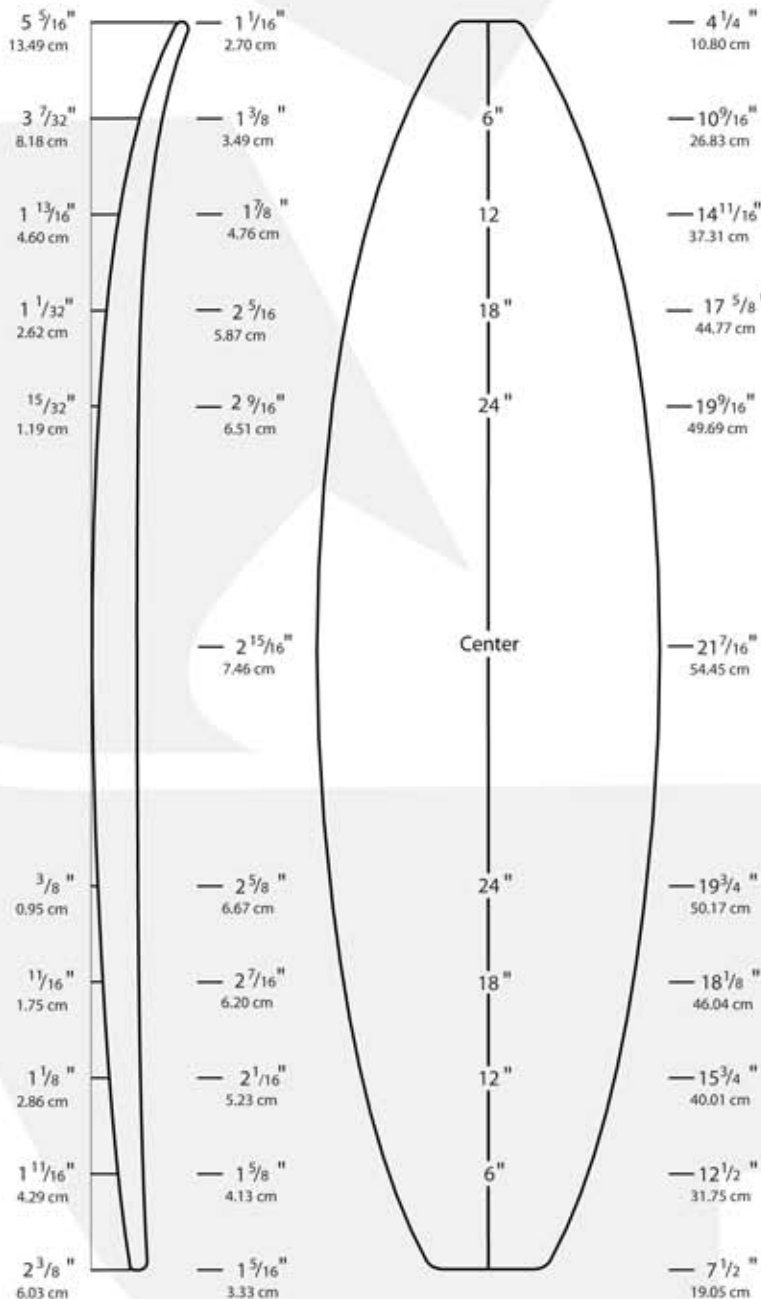

GREEN FOAM

RECYCLED Polyurethane Blanks

P: 949-542-0464 F: 516-345-2516

greenfoamblanks.com

6'6"EA

*Designed & Shaped by
Eric Arakawa*

6'6"EA *Designed & Shaped by Eric Arakawa*
ROCKER THICKNESS WIDTH

Overall Bottom Length:

6' 6 1/2" (199.39 cm)

Tip-to-tip Deck Length:

6' 5 1/2" (196.85 cm)

Maximum Width:

21 7/16" (54.45 cm)

Maximum Thickness:

2 15/16" (7.46 cm)

Displacement:

1.663 ft³ (47.1 L)

Introduced:

July 2006

Rockers:

Natural -1/8N +1/4T15 T +1/4T12

Shaper's Comments:

This fills the gap between the 6'3" EA and the 6'9" EA.

To Order Blanks
contact info@usblanks.com